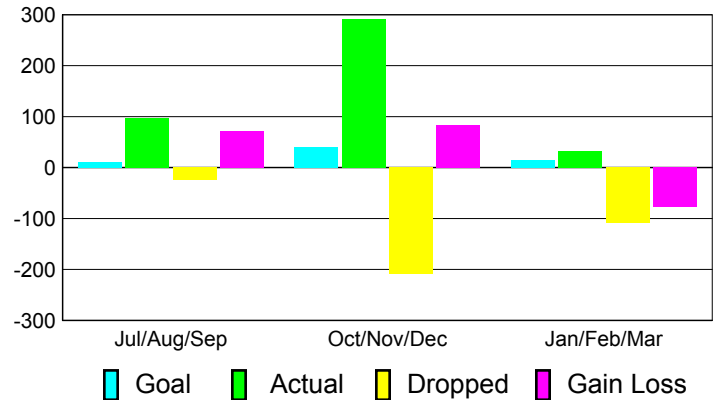

Membership Results 2010-2011

Goal, New, Dropped, Gain/Loss

Comparison of Membership Gain/Loss

Current Year Compared to the Previous Year