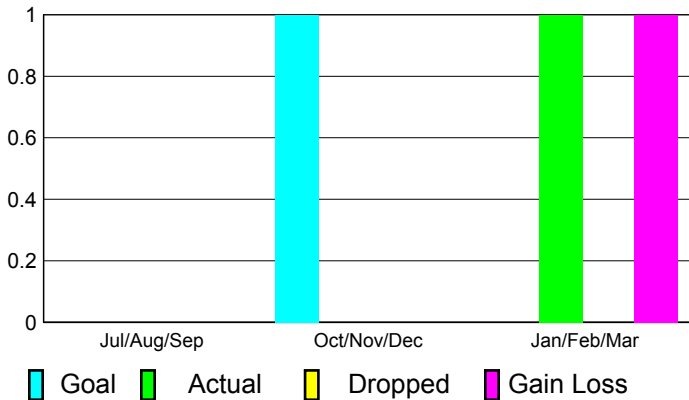

2010-2011 GMT Reports for District (or Undistricted) **District 114 O**

GMT: **Dir. Horst P. Kirchgatterer**

Location: **AUSTRIA**

GMT CA: **4**

CLUBS

**Club Results
2010-2011**

**Clubs
2009-2010**

Month	New Club Goal	Actual New Clubs	Actual Dropped Clubs	Gain/Loss of Clubs	Gain/Loss of Clubs
Jul/Aug/Sep	0	0	0	0	0
Oct/Nov/Dec	1	0	0	0	2
Jan/Feb/Mar	0	1	0	1	0
Totals	1	1	0	1	2

Club Results 2010-2011

Goal, New, Dropped, Gain/Loss

Comparison of Club Gain/Loss

Current Year Compared to the Previous Year

YTD Status Quo Clubs 2010-2011

Status Quo Clubs Compared to Status Quo Members

MEMBERSHIP