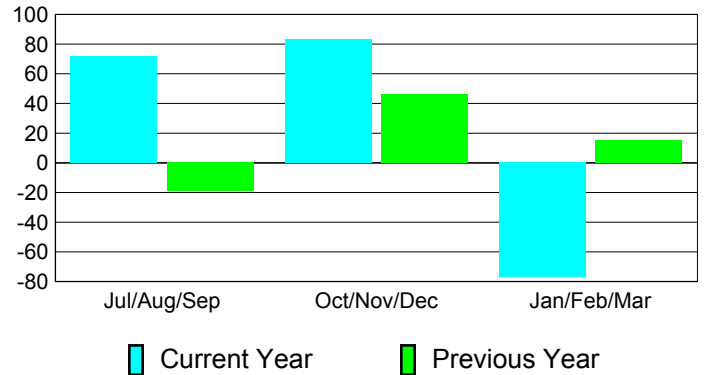

**Membership Results
2010-2011**

**Membership
2009-2010**

Month	Net Memb Goal	Actual New Memb	Actual Dropped Memb	Gain/Loss of Memb	Gain/Loss of Memb
Jul/Aug/Sep	10	97	-25	72	-19
Oct/Nov/Dec	40	291	-208	83	46
Jan/Feb/Mar	15	32	-109	-77	15
Totals	65	420	-342	78	42

Membership Results 2010-2011

Goal, New, Dropped, Gain/Loss

Comparison of Membership Gain/Loss

Current Year Compared to the Previous Year

Gender Comparison 2010-2011

Jul/Aug/Sep

Oct/Nov/Dec

Jan/Feb/Mar