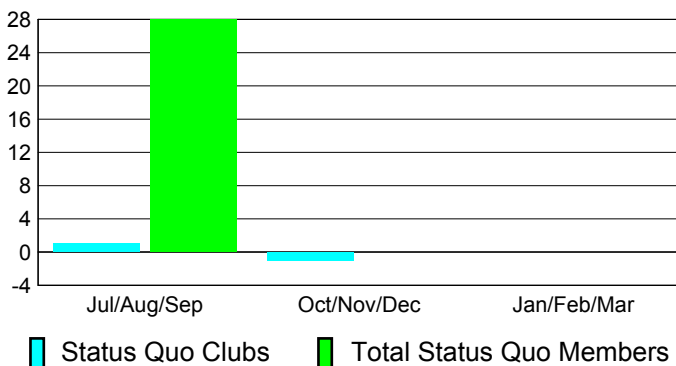

Club Results 2010-2011

Goal, New, Dropped, Gain/Loss

Comparison of Club Gain/Loss

Current Year Compared to the Previous Year

YTD Status Quo Clubs 2010-2011

Status Quo Clubs Compared to Status Quo Members

MEMBERSHIP

**Membership Results
2010-2011**

**Membership
2009-2010**

Month	Net Memb Goal	Actual New Memb	Actual Dropped Memb	Gain/Loss of Memb	Gain/Loss of Memb
Jul/Aug/Sep	10	97	-25	72	-19
Oct/Nov/Dec	40	291	-208	83	46
Jan/Feb/Mar	15	32	-109	-77	15
Totals	65	420	-342	78	42